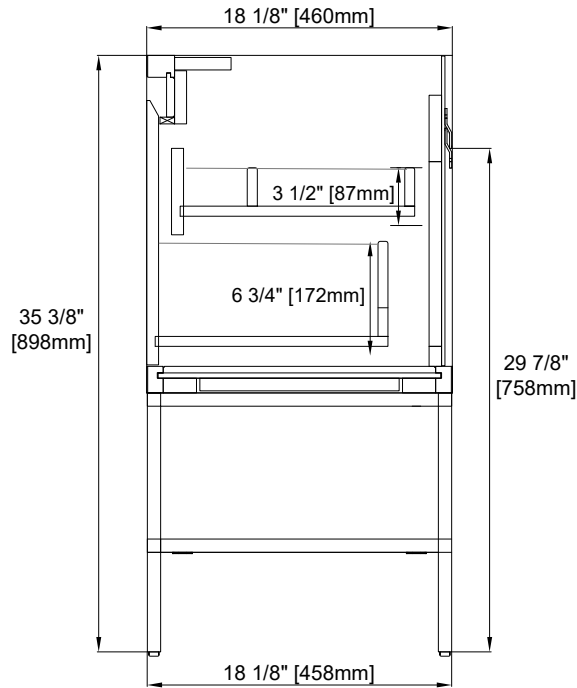

Overall Dimensions

Cabinet Only

Width: 31-1/2"
Depth: 18-1/8"
Height: 20"
Rough-In Height: 24-7/8"

With Base

Width: 31-1/2"
Depth: 18-1/8"
Height: 35-3/8"

JAMES MARTIN

VANITIES

31.5" MANTOVA VANITY+OPTIONAL BASE (SOLD SEPARATELY)

805-V31.5-GW
805-V31.5-WLT

805-B18.1-BNK
805-B18.1-MBK
805-B18.1-CB

Top View

Front View

Bamboo Drawer Organizer

All dimensions are nominal
Diagrams are of cabinet and base only—James Martin Optional integrated sinktops are not shown

Visit website for warranty and installation information
www.jamesmartinvanities.com

JAMES MARTIN

VANITIES

31.5" MANTOVA VANITY+OPTIONAL BASE (SOLD SEPARATELY)

805-V31.5-GW
805-V31.5-WLT

805-B18.1-BNK
805-B18.1-MBK
805-B18.1-CB

Side View

Back View

All dimensions are nominal

Diagrams are of cabinet and base only—James Martin Optional integrated sinktops are not shown

Visit website for warranty and installation information
www.jamesmartinvanities.com