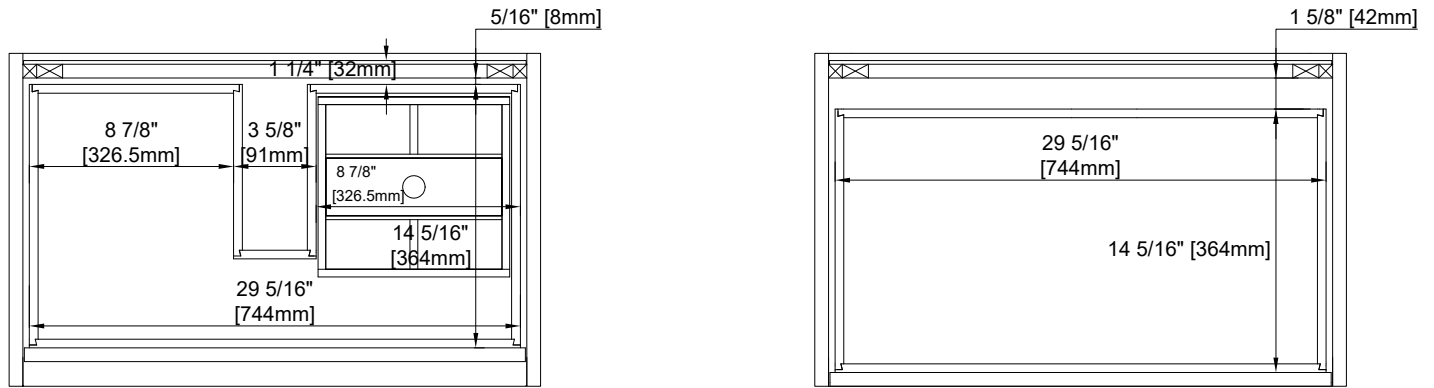

JAMES MARTIN

VANITIES

31.5" MANTOVA VANITY+OPTIONAL BASE (SOLD SEPARATELY)

805-V31.5-GW
805-V31.5-WLT

805-B18.1-BNK
805-B18.1-MBK
805-B18.1-CB

Shown with Sinktop-sold separately

Features and Materials

Solids: Yellow Poplar
Veneers: WLT- Walnut
Panels: Plywood
Number of Drawers: Two (one internal)
Drawer Material and Construction: Plywood with English Dovetail joinery
Bamboo Organizer
Soft Close Glides
Installation Type: Wall Mount or Free Standing with Optional Base
Assembly Required: YES -attaching optional base to top
Metal Base Included: No, sold separately
Metal Base Material and Finish: 304 Stainless Steel
Brushed Nickel/Matte Black/Champagne Brass
Adjustable levelers
Sinktop Included: NO, Sold Separately (SWB-S31.5)
Number of Basins: One, Integrated Sinktop -sold separately
Single Faucet
Basin Overflow: No
Fits Drain Hole Size: 1-3/4"

Overall Dimensions

Cabinet Only

Width: 31-1/2"
Depth: 18-1/8"
Height: 20"
Rough-In Height: 24-7/8"

With Base

Width: 31-1/2"
Depth: 18-1/8"
Height: 35-3/8"

JAMES MARTIN

VANITIES

31.5" MANTOVA VANITY+OPTIONAL BASE (SOLD SEPARATELY)

805-V31.5-GW
805-V31.5-WLT

805-B18.1-BNK
805-B18.1-MBK
805-B18.1-CB

Top View

Front View

Bamboo Drawer Organizer

All dimensions are nominal
Diagrams are of cabinet and base only—James Martin Optional integrated sinktops are not shown

Visit website for warranty and installation information
www.jamesmartinvanities.com

JAMES MARTIN

VANITIES

31.5" MANTOVA VANITY+OPTIONAL BASE (SOLD SEPARATELY)

805-V31.5-GW
805-V31.5-WLT

805-B18.1-BNK
805-B18.1-MBK
805-B18.1-CB