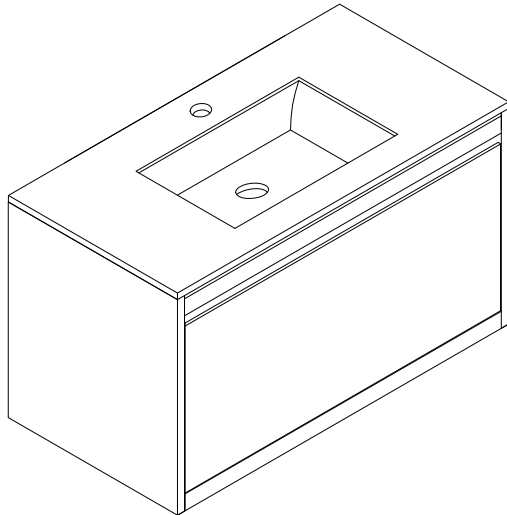

JAMES MARTIN

VANITIES

31.5" MANTOVA VANITY+OPTIONAL BASE (SOLD SEPARATELY)

805-V31.5-GW
805-V31.5-WLT

805-B18.1-BNK
805-B18.1-MBK
805-B18.1-CB

Shown with Sinktop-sold separately

Features and Materials

Solids: Yellow Poplar
Veneers: WLT- Walnut
Panels: Plywood
Number of Drawers: Two (one internal)
Drawer Material and Construction: Plywood with English Dovetail joinery
Bamboo Organizer
Soft Close Glides
Installation Type: Wall Mount or Free Standing with Optional Base
Assembly Required: YES -attaching optional base to top
Metal Base Included: No, sold separately
Metal Base Material and Finish: 304 Stainless Steel
Brushed Nickel/Matte Black/Champagne Brass
Adjustable levelers
Sinktop Included: NO, Sold Separately (SWB-S31.5)
Number of Basins: One, Integrated Sinktop -sold separately
Single Faucet
Basin Overflow: No
Fits Drain Hole Size: 1-3/4"

Overall Dimensions

Cabinet Only

Width: 31-1/2"
Depth: 18-1/8"
Height: 20"
Rough-In Height: 24-7/8"

With Base

Width: 31-1/2"
Depth: 18-1/8"
Height: 35-3/8"

JAMES MARTIN

VANITIES

31.5" MANTOVA VANITY+OPTIONAL BASE (SOLD SEPARATELY)

805-V31.5-GW
805-V31.5-WLT

805-B18.1-BNK
805-B18.1-MBK
805-B18.1-CB

Top View

Front View

Bamboo Drawer Organizer

All dimensions are nominal
Diagrams are of cabinet and base only—James Martin Optional integrated sinktops are not shown