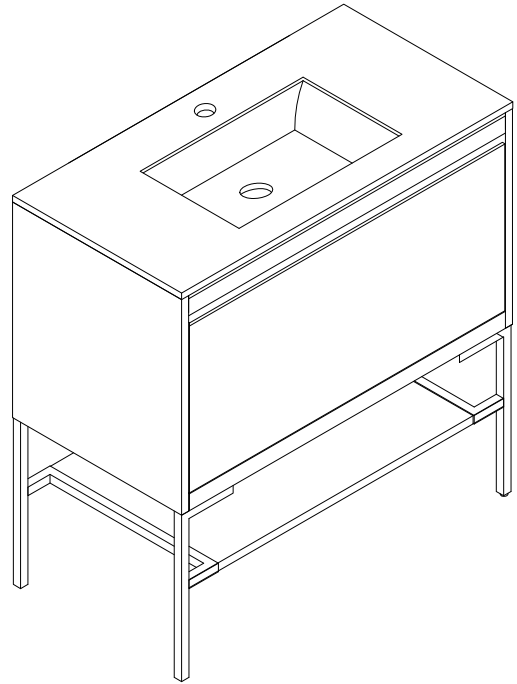

JAMES MARTIN

VANITIES

31.5" MANTOVA VANITY+OPTIONAL BASE (SOLD SEPARATELY)

805-V31.5-GW
805-V31.5-WLT

805-B18.1-BNK
805-B18.1-MBK
805-B18.1-CB

Shown with Sinktop-sold separately

Features and Materials

Solids: Yellow Poplar
Veneers: WLT- Walnut
Panels: Plywood
Number of Drawers: Two (one internal)
Drawer Material and Construction: Plywood with English Dovetail joinery
Bamboo Organizer
Soft Close Glides
Installation Type: Wall Mount or Free Standing with Optional Base
Assembly Required: YES -attaching optional base to top
Metal Base Included: No, sold separately
Metal Base Material and Finish: 304 Stainless Steel
Brushed Nickel/Matte Black/Champagne Brass
Adjustable levelers
Sinktop Included: NO, Sold Separately (SWB-S31.5)
Number of Basins: One, Integrated Sinktop -sold separately
Single Faucet
Basin Overflow: No
Fits Drain Hole Size: 1-3/4"

Overall Dimensions

Cabinet Only

Width: 31-1/2"
Depth: 18-1/8"
Height: 20"
Rough-In Height: 24-7/8"

With Base

Width: 31-1/2"
Depth: 18-1/8"
Height: 35-3/8"

JAMES MARTIN

VANITIES

31.5" MANTOVA VANITY+OPTIONAL BASE (SOLD SEPARATELY)

805-V31.5-GW
805-V31.5-WLT

805-B18.1-BNK
805-B18.1-MBK
805-B18.1-CB

Top View

Front View

Bamboo Drawer Organizer

All dimensions are nominal
Diagrams are of cabinet and base only—James Martin Optional integrated sinktops are not shown