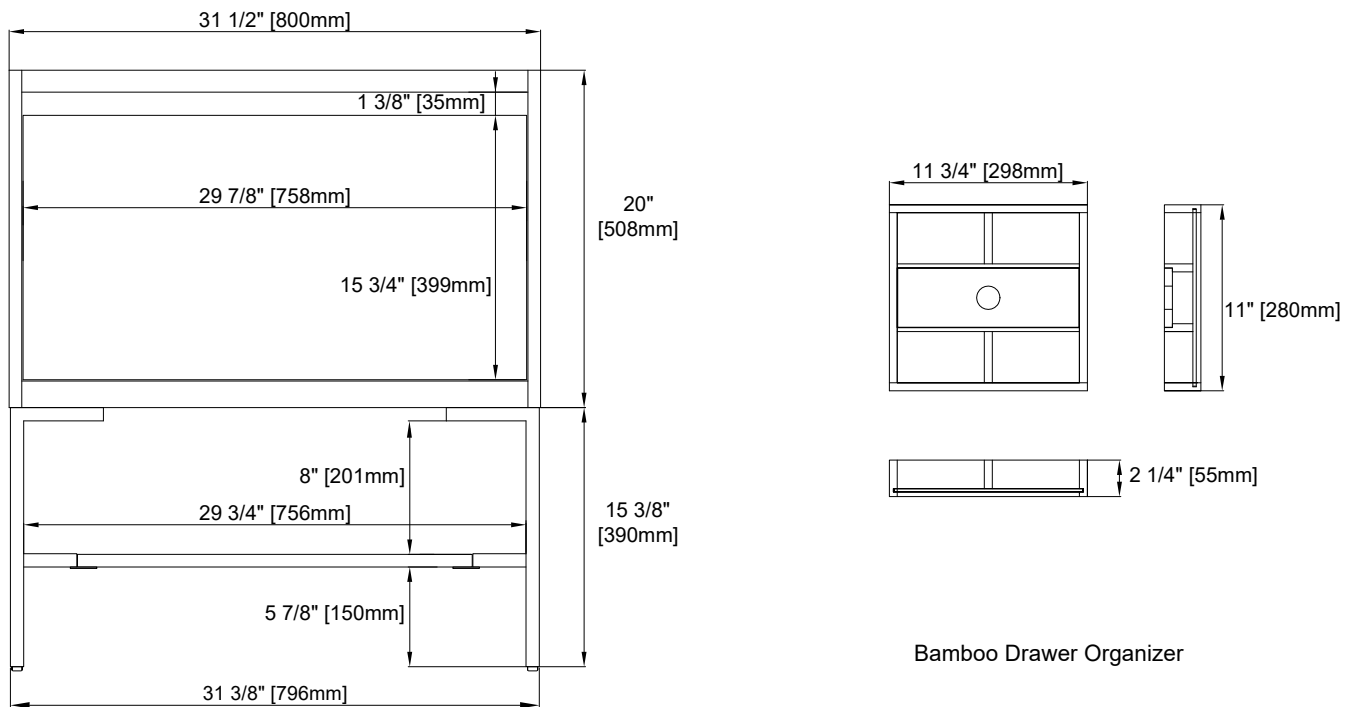

JAMES MARTIN

VANITIES

31.5" MANTOVA VANITY+OPTIONAL BASE (SOLD SEPARATELY)

805-V31.5-GW
805-V31.5-WLT

805-B18.1-BNK
805-B18.1-MBK
805-B18.1-CB

Shown with Sinktop-sold separately

Features and Materials

Solids: Yellow Poplar
Veneers: WLT- Walnut
Panels: Plywood
Number of Drawers: Two (one internal)
Drawer Material and Construction: Plywood with English Dovetail joinery
Bamboo Organizer
Soft Close Glides
Installation Type: Wall Mount or Free Standing with Optional Base
Assembly Required: YES -attaching optional base to top
Metal Base Included: No, sold separately
Metal Base Material and Finish: 304 Stainless Steel
Brushed Nickel/Matte Black/Champagne Brass
Adjustable levelers
Sinktop Included: NO, Sold Separately (SWB-S31.5)
Number of Basins: One, Integrated Sinktop -sold separately
Single Faucet
Basin Overflow: No
Fits Drain Hole Size: 1-3/4"

Overall Dimensions

Cabinet Only

Width: 31-1/2"
Depth: 18-1/8"
Height: 20"
Rough-In Height: 24-7/8"

With Base

Width: 31-1/2"
Depth: 18-1/8"
Height: 35-3/8"

JAMES MARTIN

VANITIES

31.5" MANTOVA VANITY+OPTIONAL BASE (SOLD SEPARATELY)

805-V31.5-GW
805-V31.5-WLT

805-B18.1-BNK
805-B18.1-MBK
805-B18.1-CB

Top View

Front View

Bamboo Drawer Organizer

All dimensions are nominal
Diagrams are of cabinet and base only—James Martin Optional integrated sinktops are not shown

Visit website for warranty and installation information
www.jamesmartinvanities.com

JAMES MARTIN

VANITIES

31.5" MANTOVA VANITY+OPTIONAL BASE (SOLD SEPARATELY)

805-V31.5-GW
805-V31.5-WLT

805-B18.1-BNK
805-B18.1-MBK
805-B18.1-CB