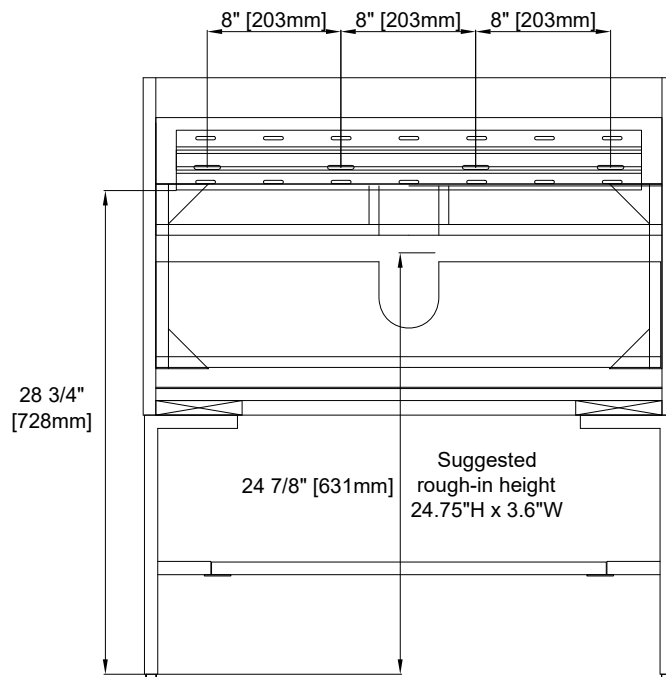

Overall Dimensions

Cabinet Only

Width: 31-1/2"
Depth: 18-1/8"
Height: 20"
Rough-In Height: 24-7/8"

With Base

Width: 31-1/2"
Depth: 18-1/8"
Height: 35-3/8"

JAMES MARTIN

VANITIES

31.5" MANTOVA VANITY+OPTIONAL BASE (SOLD SEPARATELY)

805-V31.5-GW
805-V31.5-WLT

805-B18.1-BNK
805-B18.1-MBK
805-B18.1-CB

Top View

Front View

Bamboo Drawer Organizer

All dimensions are nominal
Diagrams are of cabinet and base only—James Martin Optional integrated sinktops are not shown

Visit website for warranty and installation information
www.jamesmartinvanities.com

JAMES MARTIN

VANITIES

31.5" MANTOVA VANITY+OPTIONAL BASE (SOLD SEPARATELY)

805-V31.5-GW
805-V31.5-WLT

805-B18.1-BNK
805-B18.1-MBK
805-B18.1-CB

Side View

Back View

All dimensions are nominal

Diagrams are of cabinet and base only—James Martin Optional integrated sinktops are not shown

Visit website for warranty and installation information
www.jamesmartinvanities.com